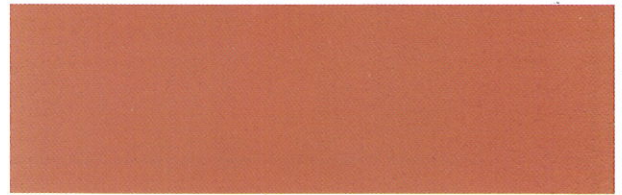

# Colour Selection Chart

Top Coat colours for Grand Slam, Air Cushion, HSA Club, Pro and Synpave

Tour Purple

Mid Grey

Terracotta

Outback Clay

Tan

Light Green

Moss Green

Grass Green

Byron Blue

Ocean Blue

Dark Blue

Royal Blue