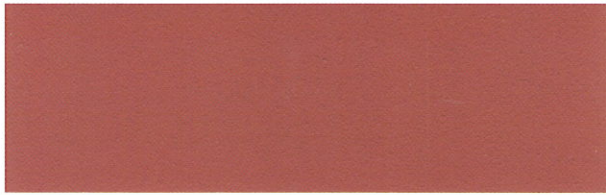

# Colour Selection Chart

Top Coat colours for Grand Slam, Air Cushion, HSA Club, Pro and Synpave

Tour Purple

Mid Grey

Terracotta

Outback Clay

Tan

Light Green

Moss Green

Grass Green

Byron Blue

Ocean Blue

Dark Blue

Royal Blue