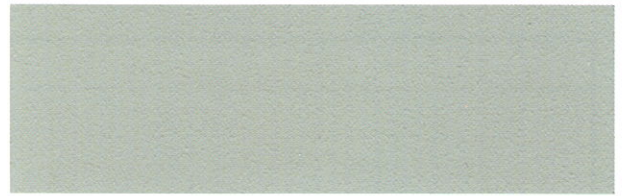

# Colour Selection Chart

Top Coat colours for Grand Slam, Air Cushion, HSA Club, Pro and Synpave

Tour Purple

Mid Grey

Terracotta

Outback Clay

Tan

Light Green

Moss Green

Grass Green

Byron Blue

Ocean Blue

Dark Blue

Royal Blue