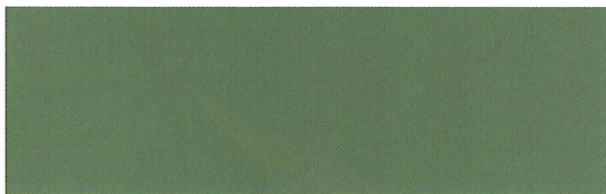

# Colour Selection Chart

Top Coat colours for Grand Slam, Air Cushion, HSA Club, Pro and Synpave

Tour Purple

Mid Grey

Terracotta

Outback Clay

Tan

Light Green

Moss Green

Grass Green

Byron Blue

Ocean Blue

Dark Blue

Royal Blue